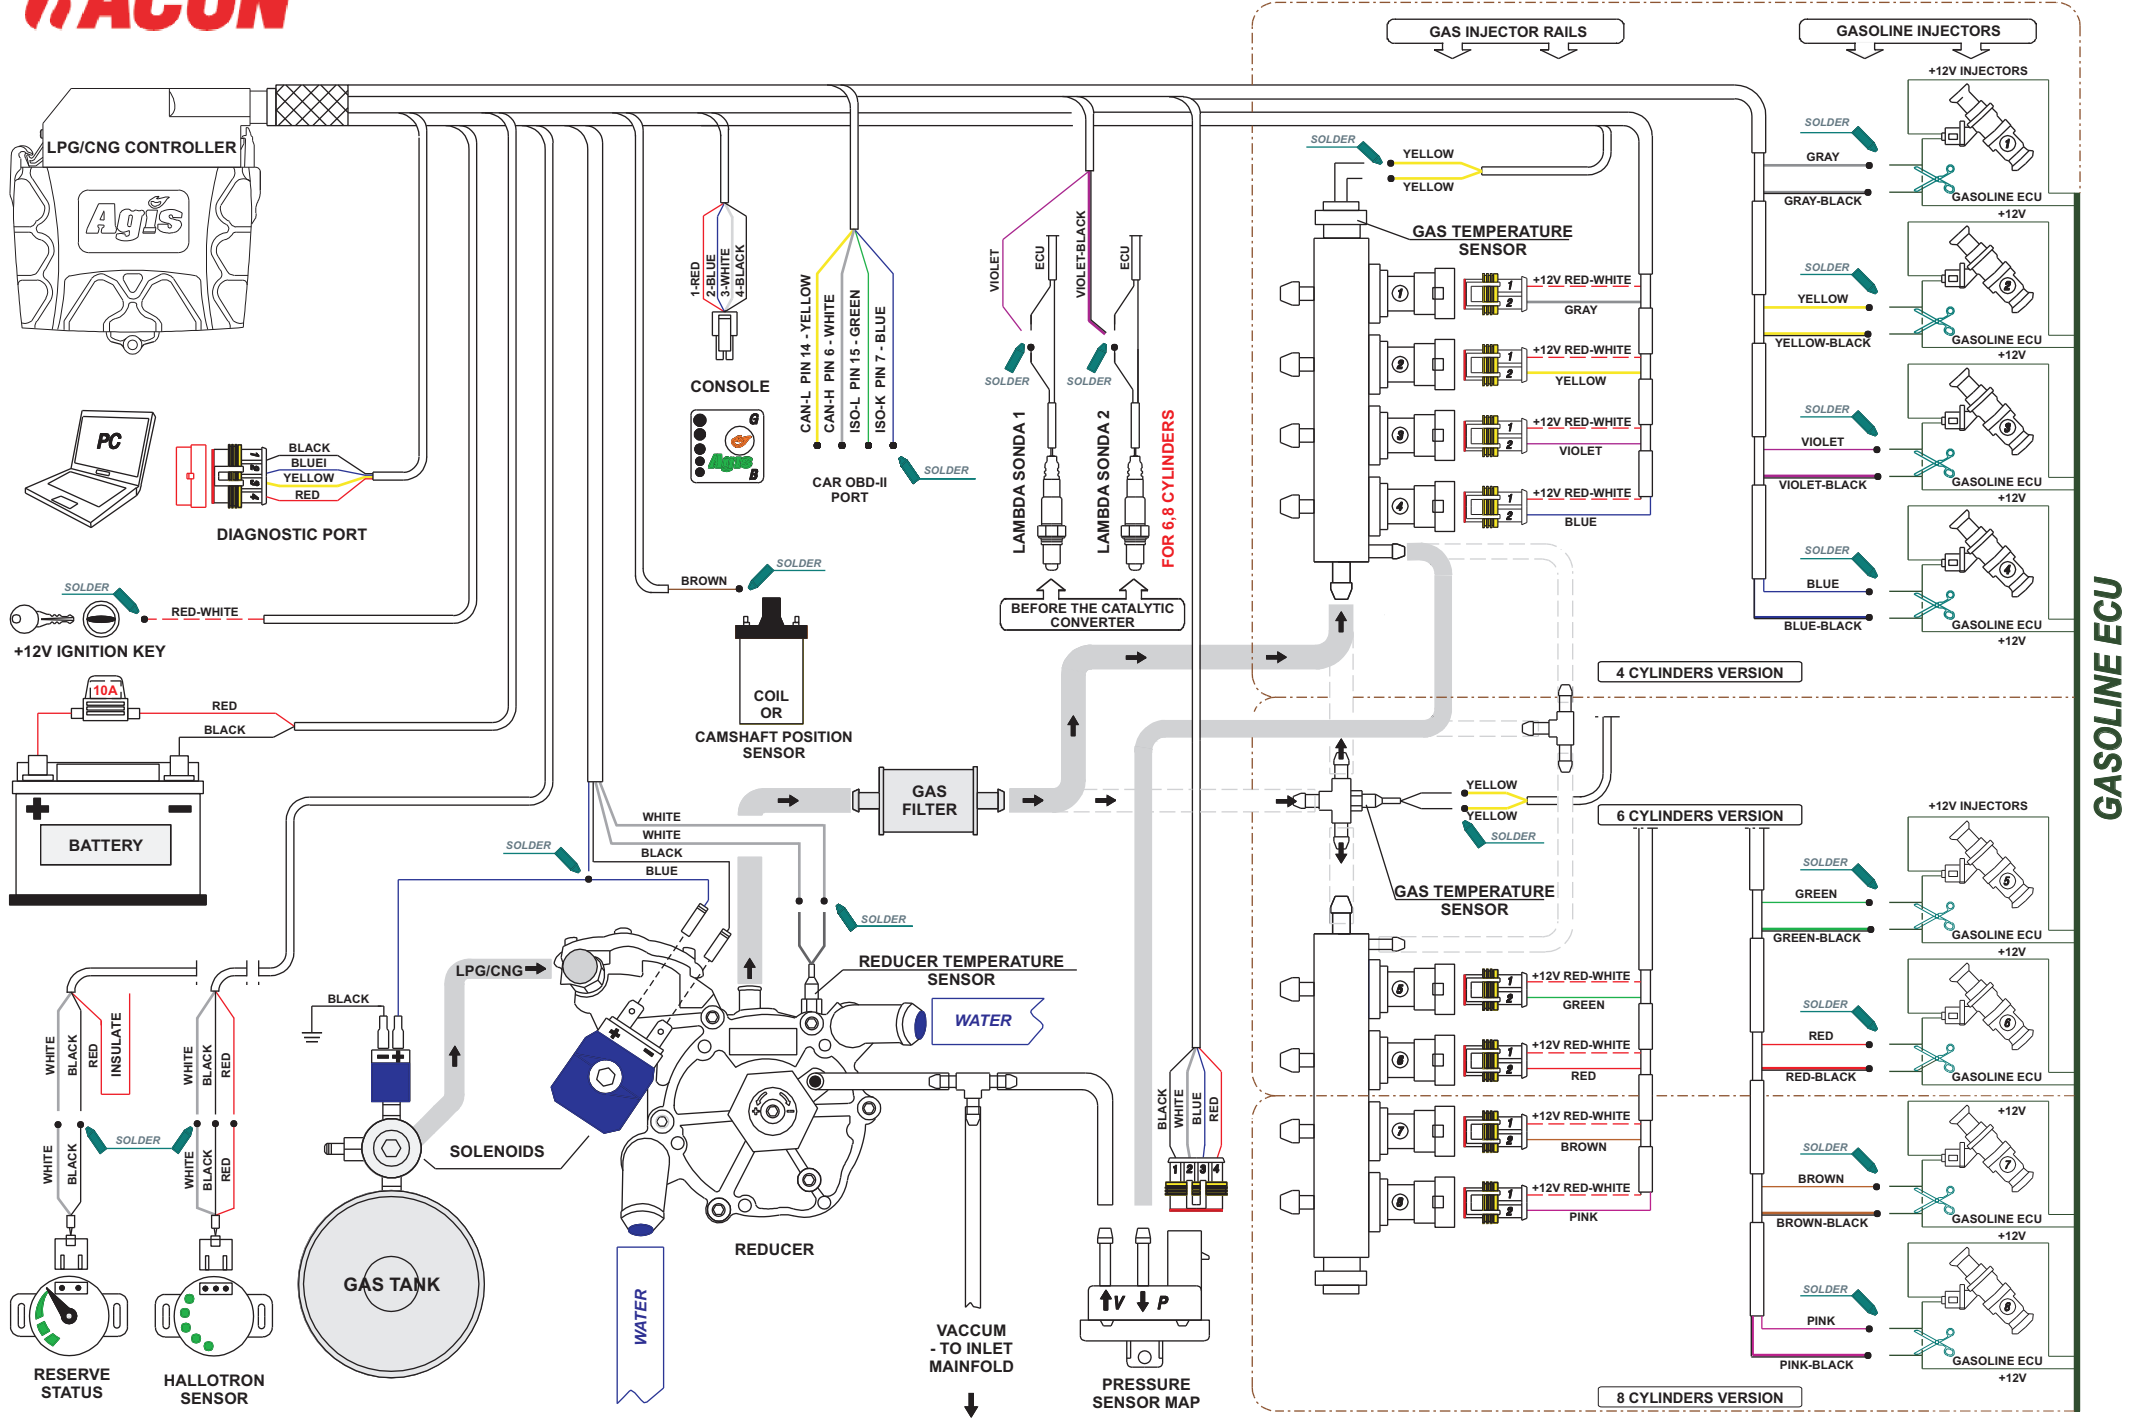

# AGIS OBD/ISO CONTROLLER - connection diagram

GASLINE ECU